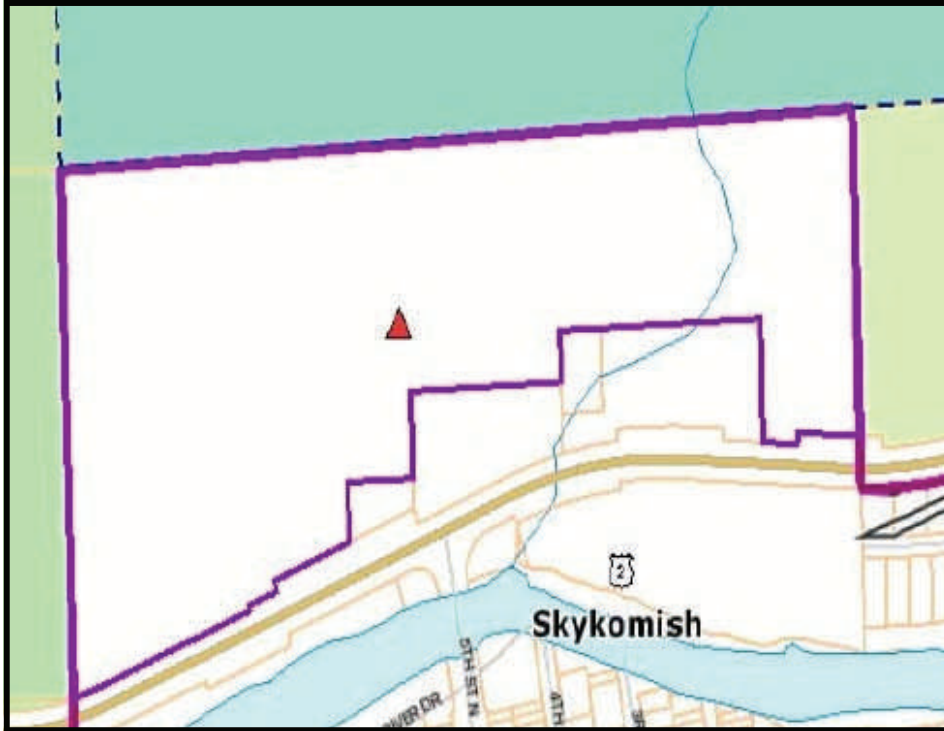

53 ACRES

53 Acres in Skykomish WA

- Asking = \$499,950
- 2 Parcels:
 - 2626119009
 - 2626119123
- 24 Residential lot design
- Located across Hwy 2 from downtown Skykomish

Contact:
Brad Albertsen
(425) 359-9918