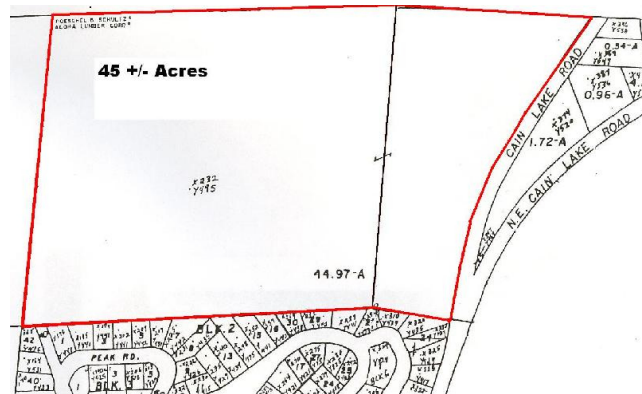

xxx Cain Lake Rd, Sedro Woolley 98284

- \$150,000
- 45 +/- Acres
- Zoned Commercial Forestry
- Grand Views!

Postlets
TourFactory
BuyerMax

Advertisement
Virtual Tour
MLS Listing

Please Click to Review More Information on Our Property