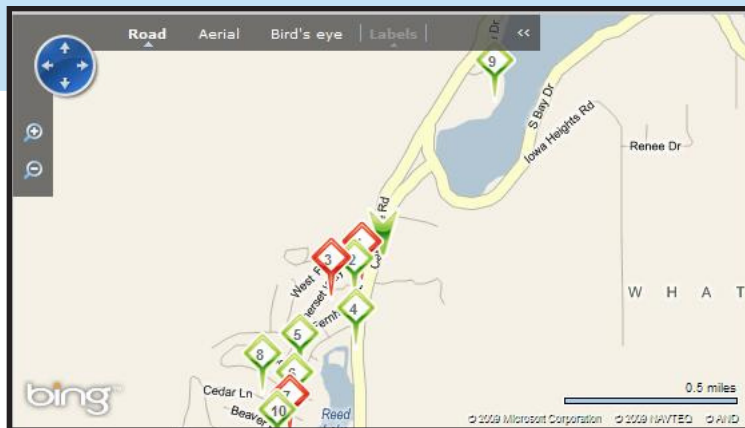

xxx Cain Lake Rd, Sedro Woolley 98284

- \$150,000
- 45 +/- Acres
- Zoned Commercial Forestry
- Grand Views!

Postlets
TourFactory
BuyerMax

Advertisement
Virtual Tour
MLS Listing

Please Click to Review More Information on Our Property